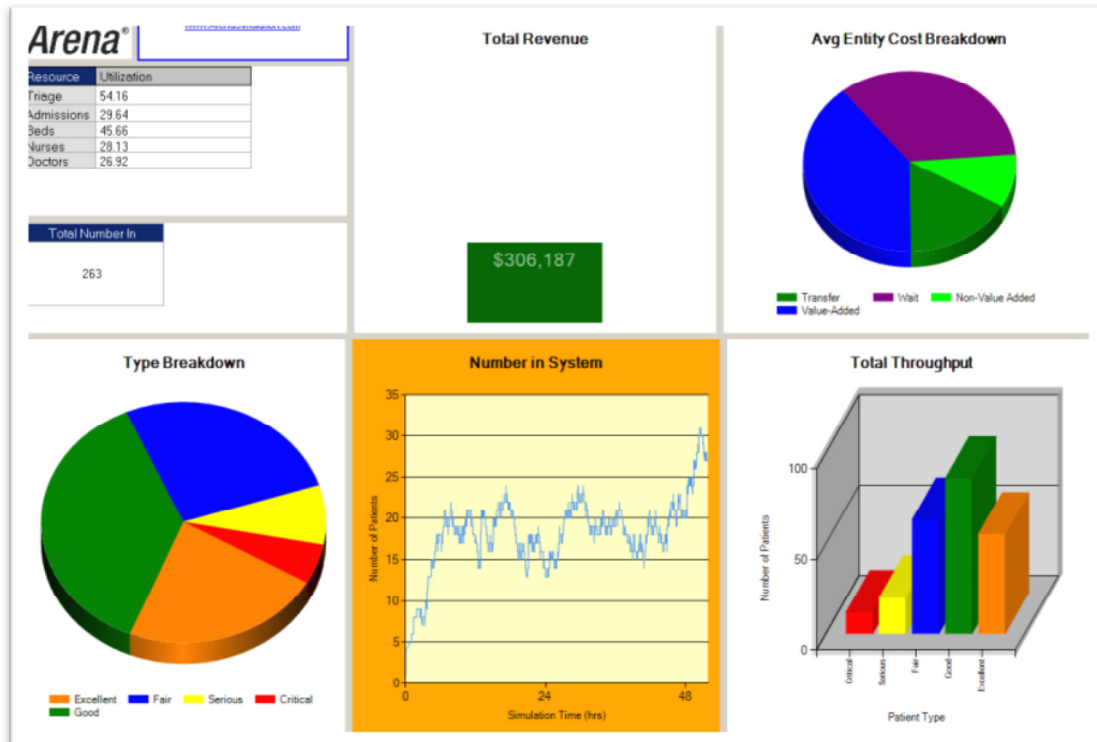

## Arena Simulation Software

See one of the most innovative releases of Arena ever. The new version, Arena 14.0, completely transforms simulation visualization with unprecedented lifelike animation that's driven by a powerful gaming engine. Learn how easy it is to create stunning, in-process 3D animation and develop live data dashboards in the new Visual Designer. Plus, a roadmap of Arena's exciting future will be presented.

Bring your Arena models to life with 3D animation.

Create custom data dashboards to display your Arena model's key performance measures.